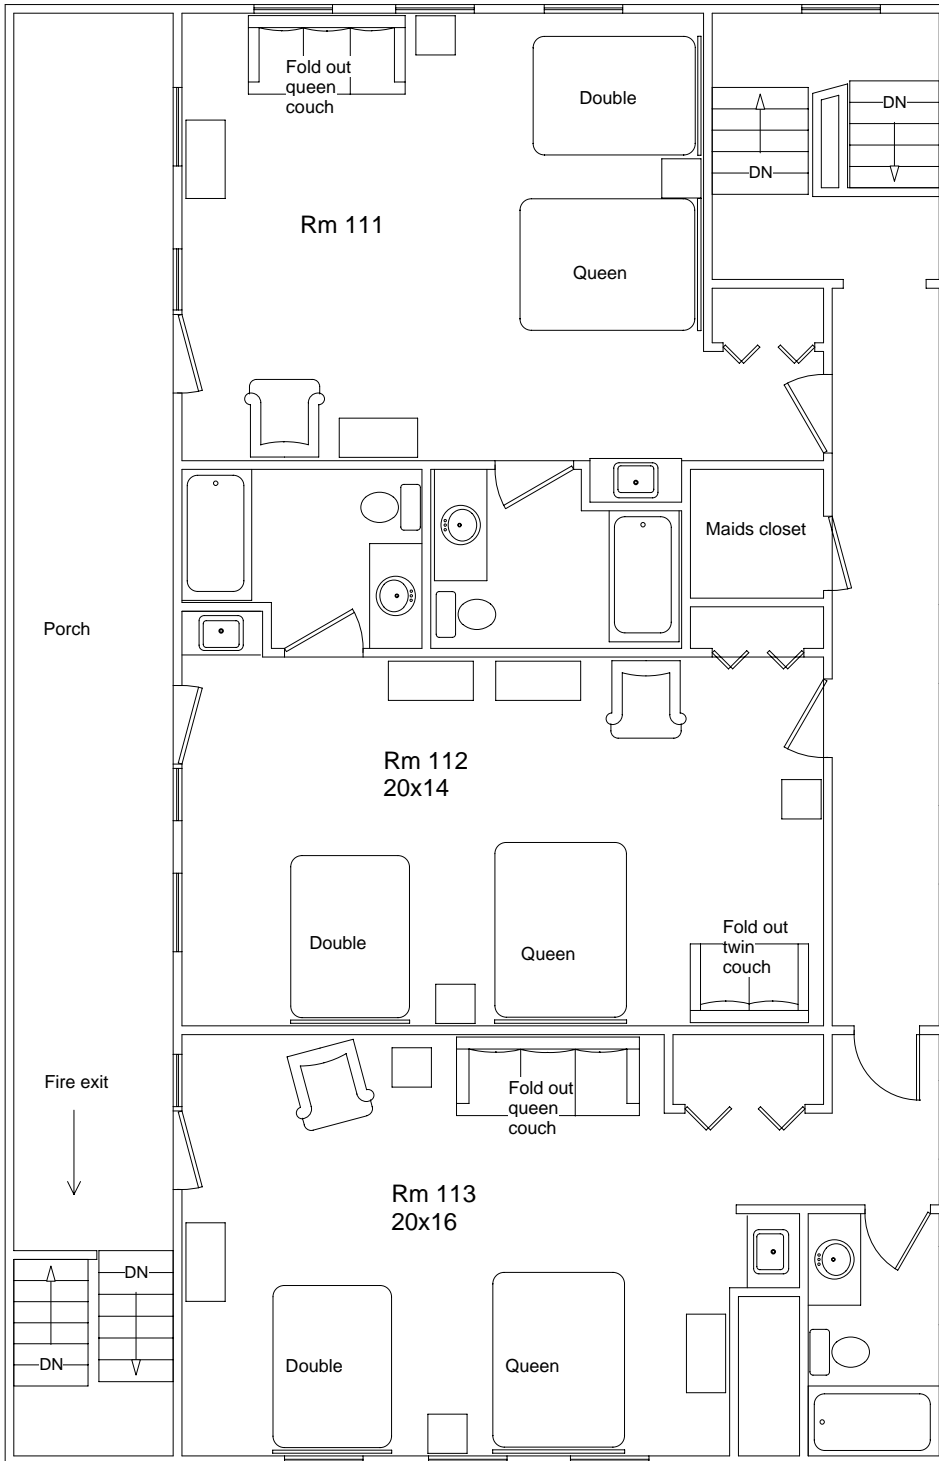

Waterfall & Dam side

Lake

The Mill

- All rooms have air conditioning.
- All rooms have microwave, wet bar, TV, and small refrigerator.
- All rooms have tub/showers.
- No extra beds except cribs may be added to these rooms.

Rms 111 and 113 Sleep 6

Rm 112 Sleeps 5

Parking lot side