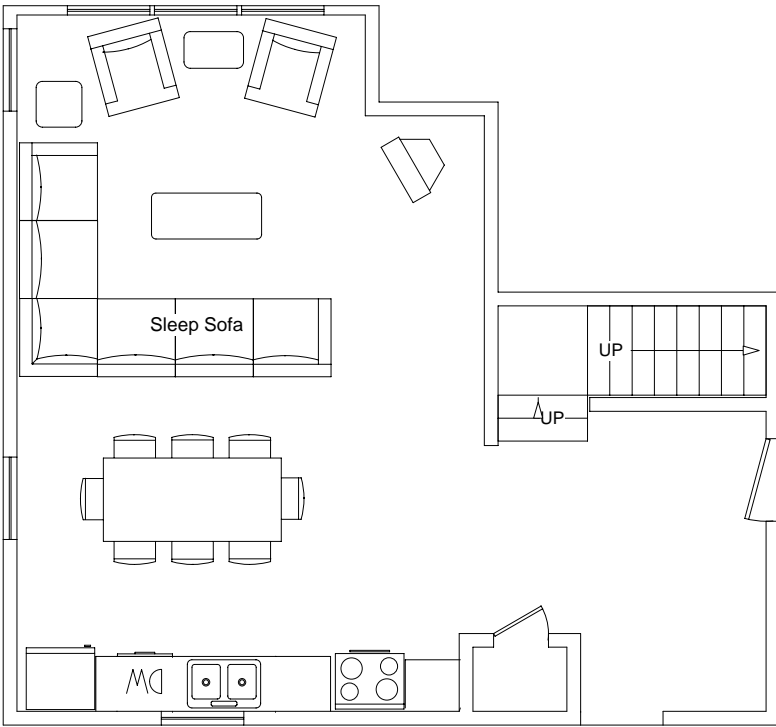

Mountainside 221

Sleeps 11

Ground Level

Second Floor

Rm Amenities: 4 bedrooms, 2 baths, full kitchen, airconditioning, television