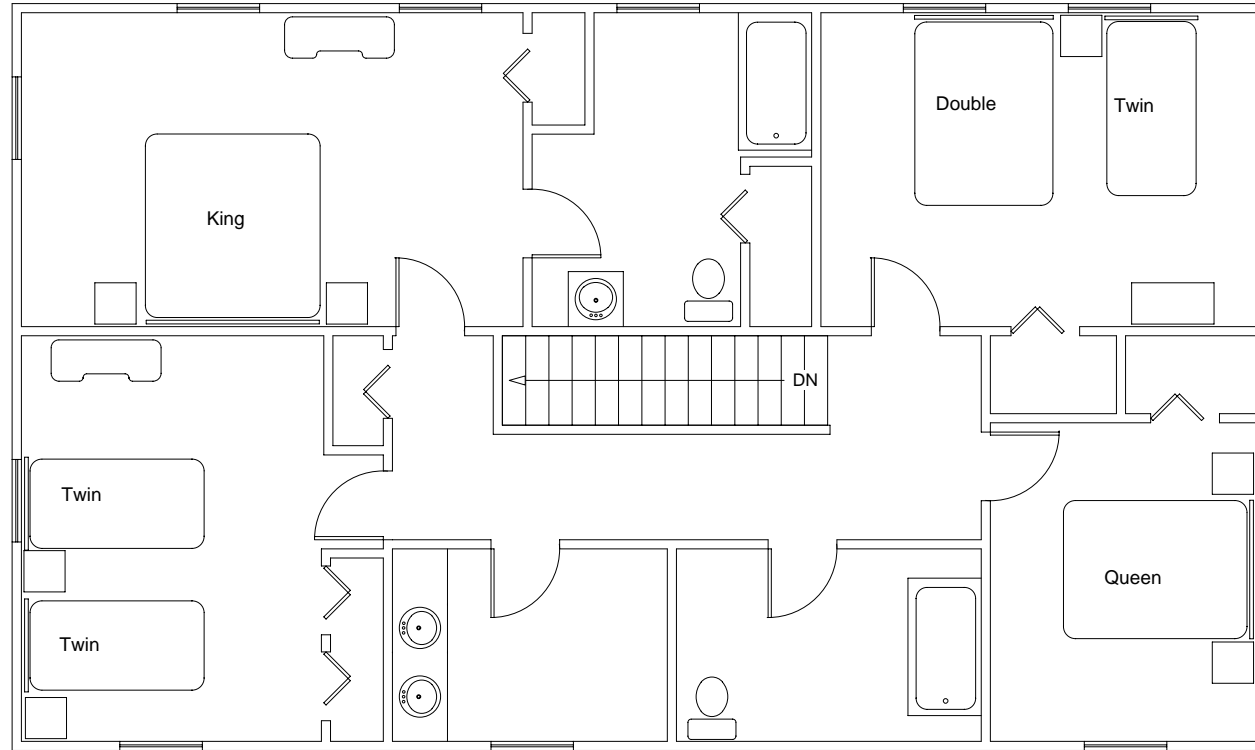

Mountainside 221

Sleeps 11

Ground Level

Second Floor

Rm Amenities: 4 bedrooms, 2 baths, full kitchen, airconditioning, television