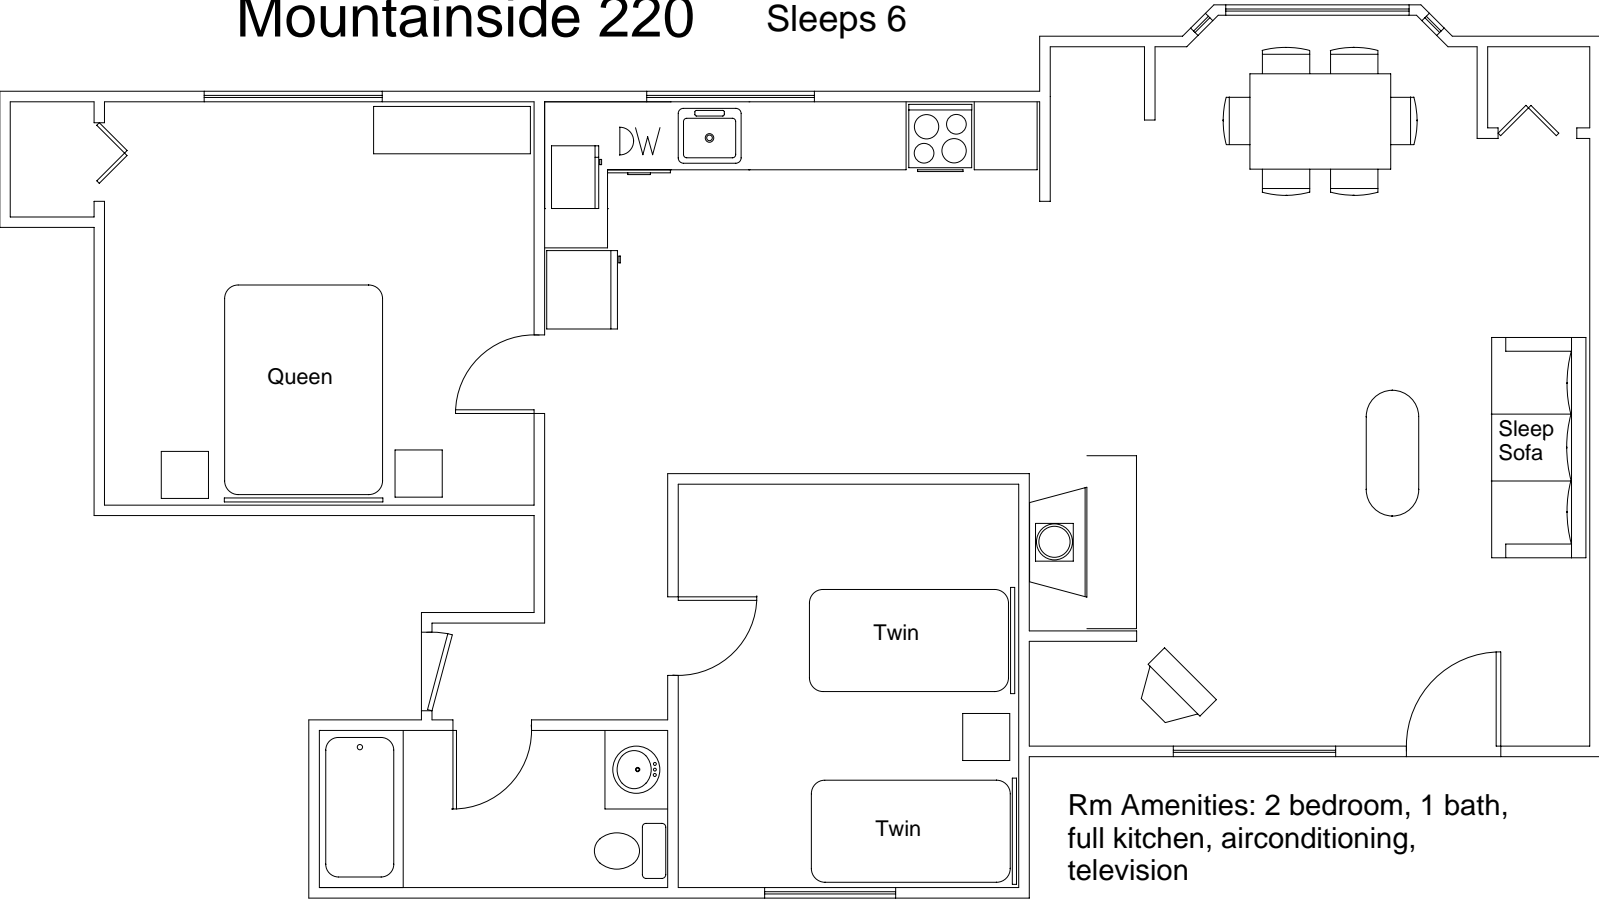

Mountainside 220

Sleeps 6

Rm Amenities: 2 bedroom, 1 bath, full kitchen, airconditioning, television